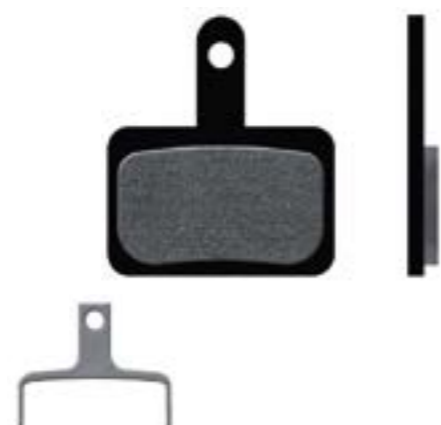

BR1392P
BR1392E

Symmetric
TECH SPECIFICATIONS
Length: 30,6 mm
Width: 35,0 mm
Thickness: 4,0 mm