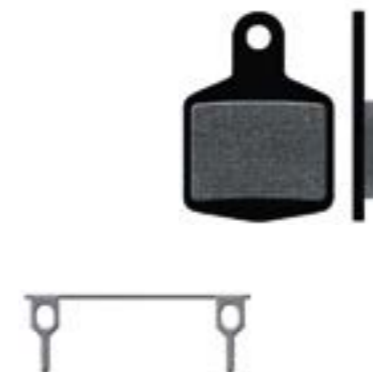

BR1142P

Symmetric
TECH SPECIFICATIONS
Length: 20,0 mm
Width: 28,0 mm
Thickness: 4,5 mm